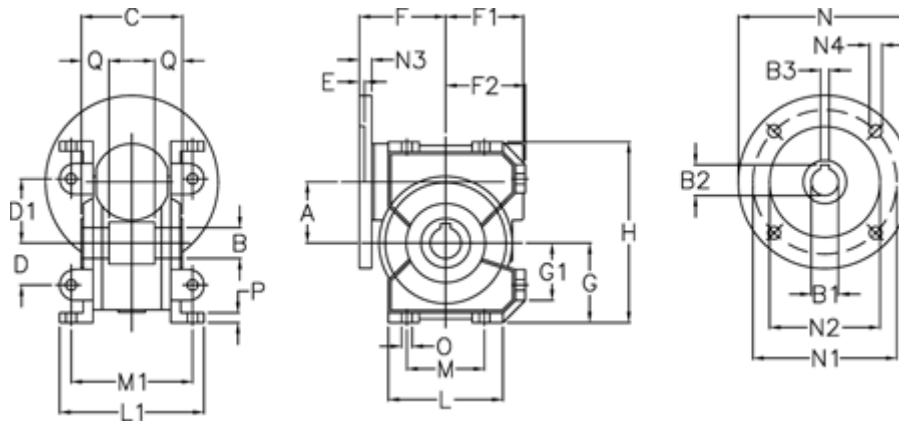

# Data Sheet

Article number: 3918049007023

Description: Worm gear with st. steel hollow shaft  
VF 49 EP-U-7- 63B14

## Measures

a = 49.5	E = 3.0	L = 93	N4 = 6.0
B = 25	F = 70	L1 = 117.0	O = 8.5
B1 E7 = 11	F1 = 63	M = 63	P = 8
B2 = 12.8	F2 = 64.5	M1 = 98.5	Q = 22.5
B3 H9 = 4	g = 64.5	N = 90	
C = 82	G1 = 46.5	N1 = 75	
D = 34	H = 146.5	N2 = 60	
D1 = 52	H1 = 110.5	N3 = 7.0	